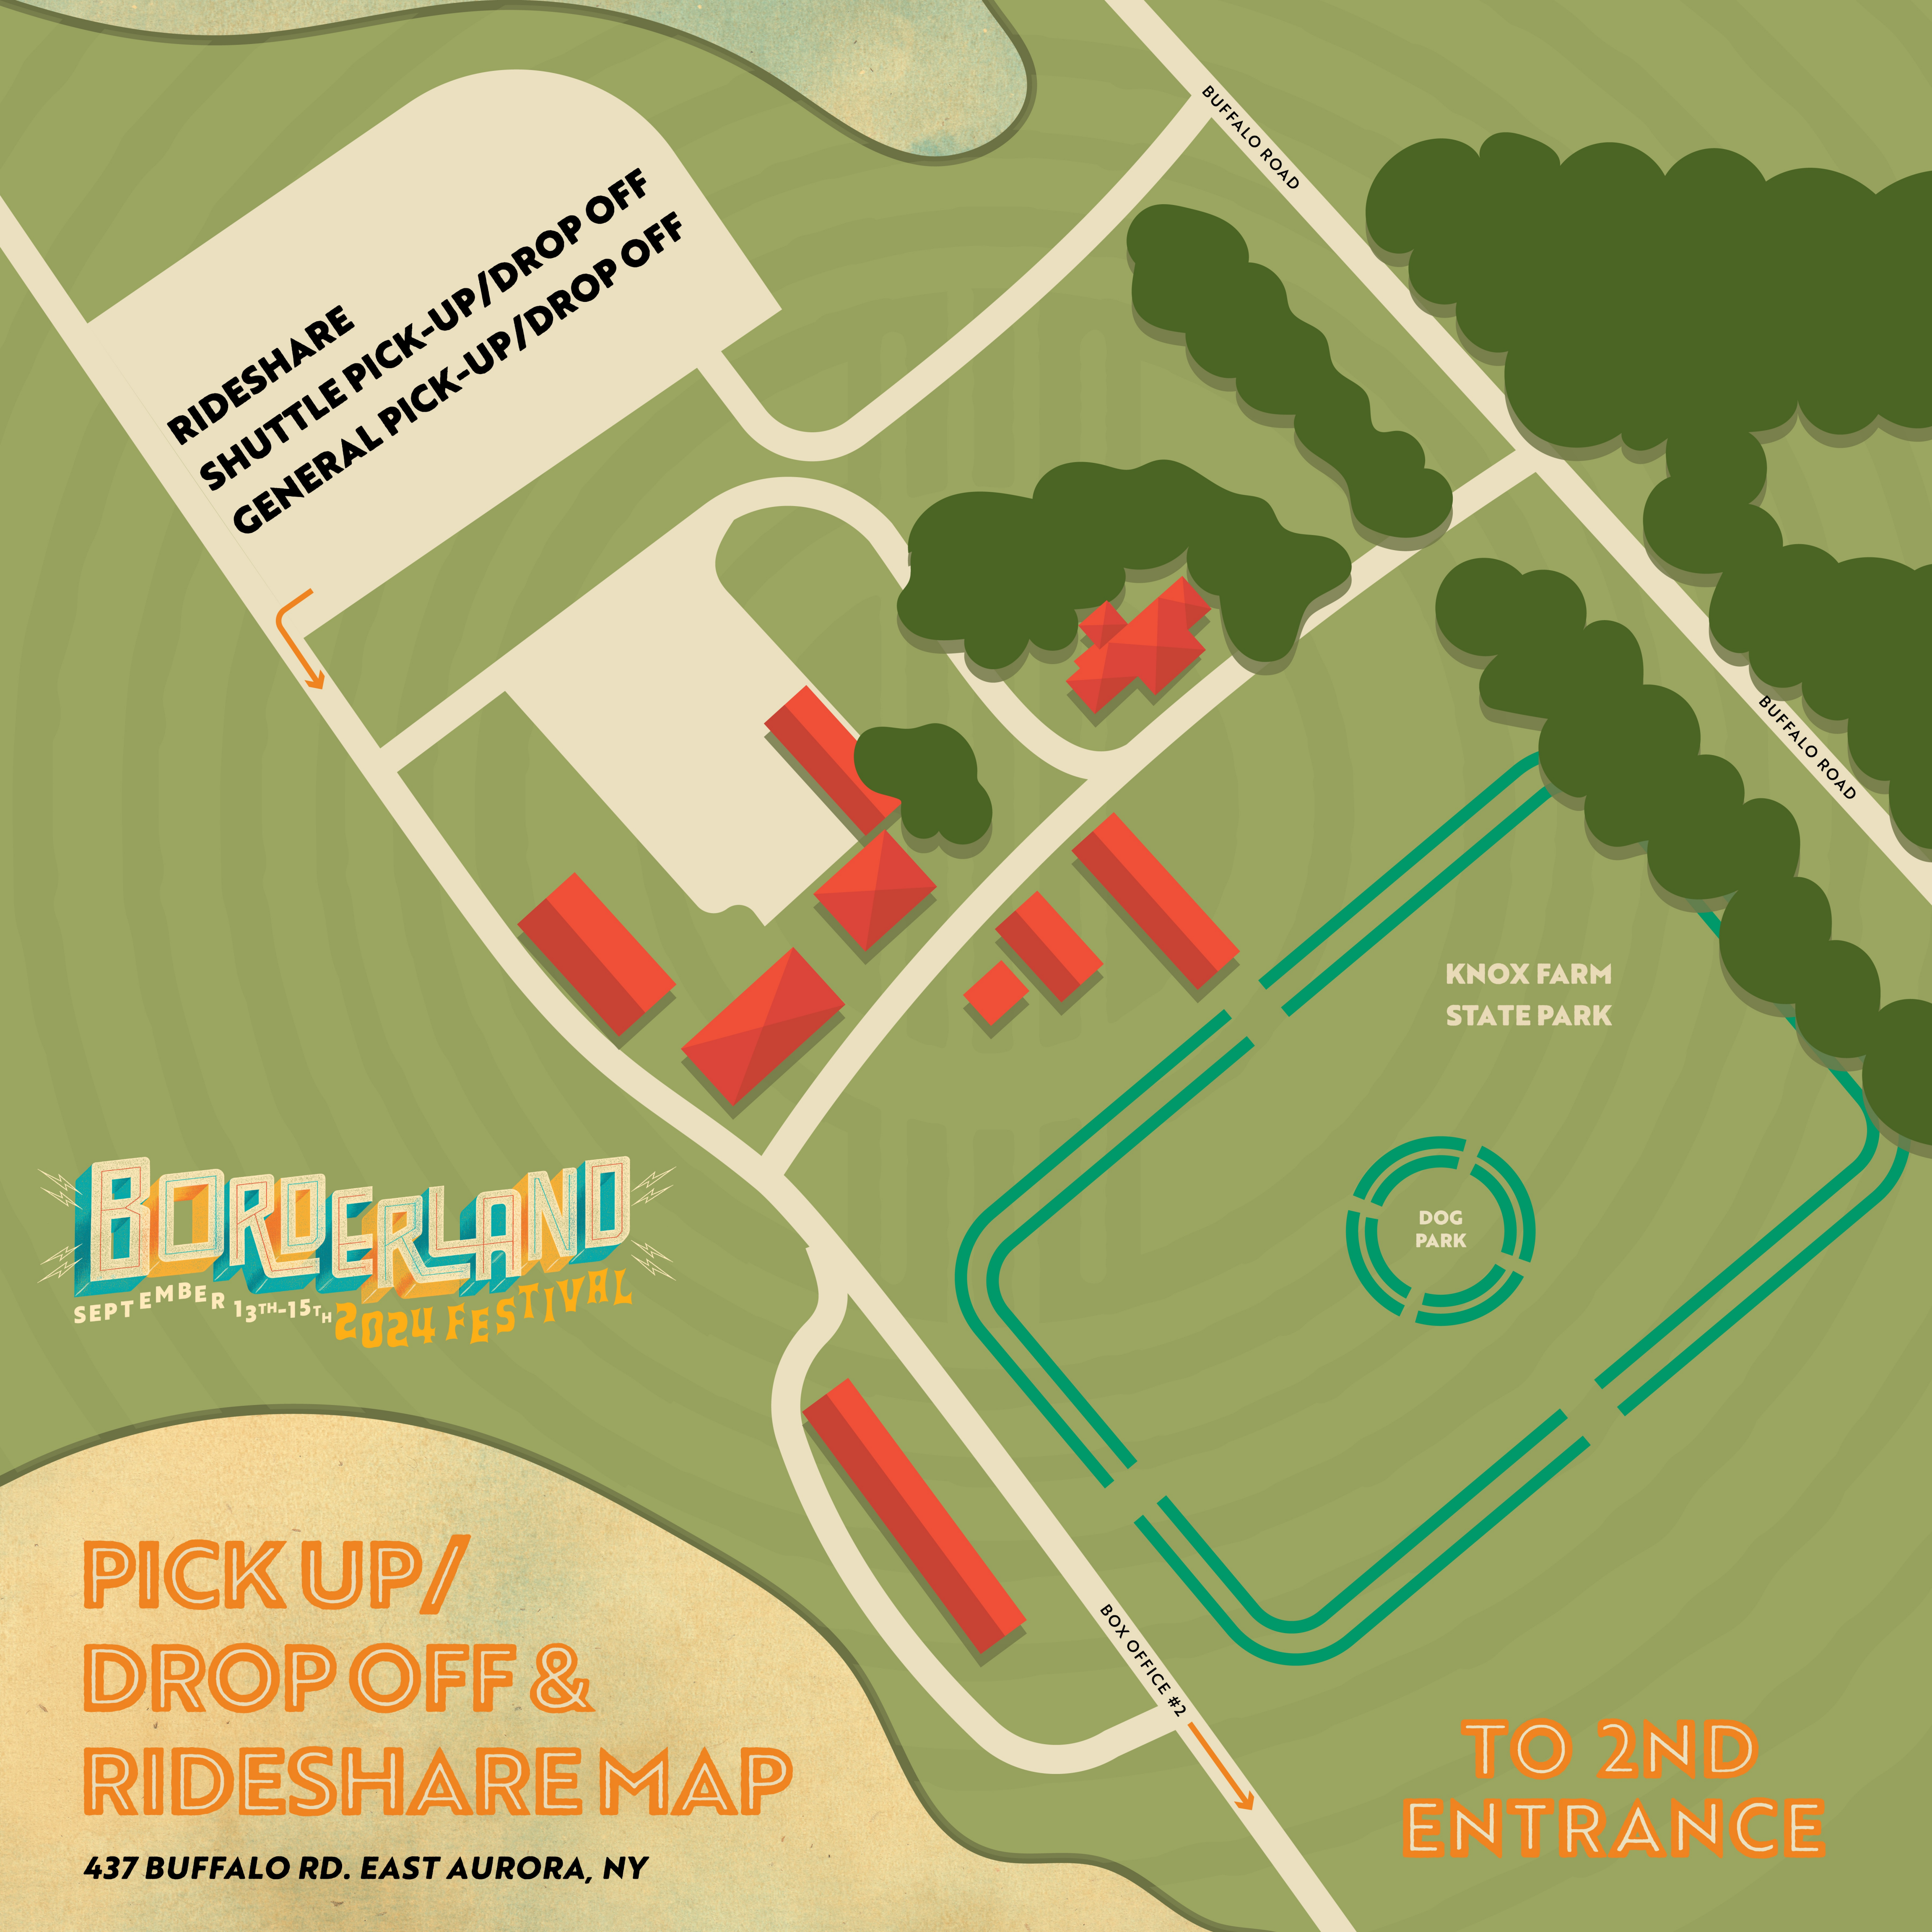

2ND ENTRANCE

2ND ENTRANCE

DOG PARK & BUFFALO RD.  
RIDE SHARE PICK-UP/DROP OFF  
SHUTTLE PICK-UP/DROP OFF

# BORDERLAND

SEPTEMBER 13<sup>TH</sup>-15<sup>TH</sup> 2024 FESTIVAL

BOX OFFICE

HOMESPUN STAGE

ARTISAN ALLEY

INFO BOOTH

KIDS AREA

SOBER SPACE

MAIN ENTRANCE

**RIDESHARE  
SHUTTLE PICK-UP/DROP OFF  
GENERAL PICK-UP/DROP OFF**

BUFFALO ROAD

BUFFALO ROAD

KNOX FARM  
STATE PARK

DOG  
PARK

BOX OFFICE #2

**BORDERLAND**  
SEPTEMBER 13<sup>TH</sup>-15<sup>TH</sup> 2024 FESTIVAL

**PICK UP/  
DROP OFF &  
RIDESHARE MAP**

437 BUFFALO RD. EAST AURORA, NY

**TO 2ND  
ENTRANCE**